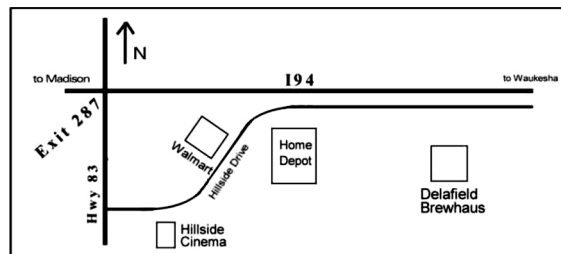

## Spring Beer Can and Breweriana Show

**Sunday May 5, 2024**

**9 am to 1 pm**

(8-9 am for dealer set-up only; walk-throughs not admitted until 9 am)

At the **DELAFIELD BREWHAUS**  
3832 Hillside Drive, Delafield, WI 53018

Phone 262-646-7821 Fax 262-646-7822

[www.delafield-brewhaus.com](http://www.delafield-brewhaus.com)

Take Interstate 94 to Exit 287 at the intersection of Highway 83. Drive south on Highway 83 to the 2nd traffic light (do not count the lights at the intersection). Turn left (east) onto Hillside Drive, and travel about 1 mile to the Delafield Brewhaus.